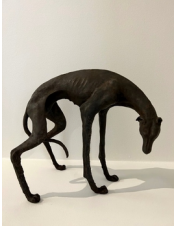

Lovisa Ringborg b. 1979
Pelarsalen, 2022
C-print mounted on aluminium, museum glass, oak frame
147 x 110 cm
Edition of 5

Lovisa Ringborg b. 1979
Birch Tree I, 2022
C-print mounted on aluminium, museum glass, oak frame
147 x 61 cm
Edition of 5

Lovisa Ringborg b. 1979
Birch Tree II, 2022
C-print mounted on aluminium, museum glass, oak frame
147 x 61 cm
Edition of 5