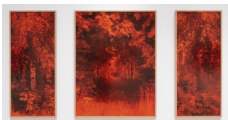

Lovisa Ringborg b. 1979
Pelarsalen, Birch Tree I-II, 2022
C-print mounted on aluminium, museum glass, oak frame
147 x 242 cm
Edition of 5