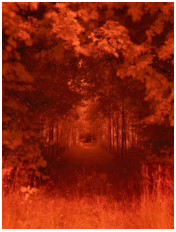

Lovisa Ringborg b. 1979
Pelarsalen, 2022
C-print mounted on aluminium, museum glass, oak frame
147 x 110 cm
Edition of 5