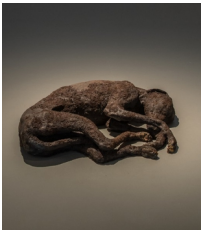

Ø 180 cm projection. Duration: 8 min 50 sec loop

Edition of 5

Lovisa Ringborg b. 1979
Hand, 2020
Lime wood
5 x 25 x 9 cm

Lovisa Ringborg b. 1979
Her Feet, 2020
Birch wood
35 x 45 x 45 cm

Lovisa Ringborg b. 1979
Dog, 2020
Clay, iron filings, copper, soil
17 x 76 x 64 cm