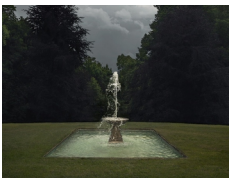

Lovisa Ringborg b. 1979
Astronaut, 2017
Jesmonite, textile, stained wood
74 x 53 x 38 cm

Lovisa Ringborg b. 1979
Fountain, 2017
C-print, silicone mounted on acrylic glass
86 x 114 cm
Edition of 5